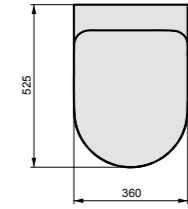

Cassetta monoblocco Like
Cistern monoblock Like
Cod. LKCIMBL

Wc monoblocco Like
Wc monoblock Like
Cod. LKMABL

Ingombri Measure

COD LKWC01

COD LKBI01

Wc Like a terra Wc Like back to wall
Bidet Like a terra Bidet Like back to wall