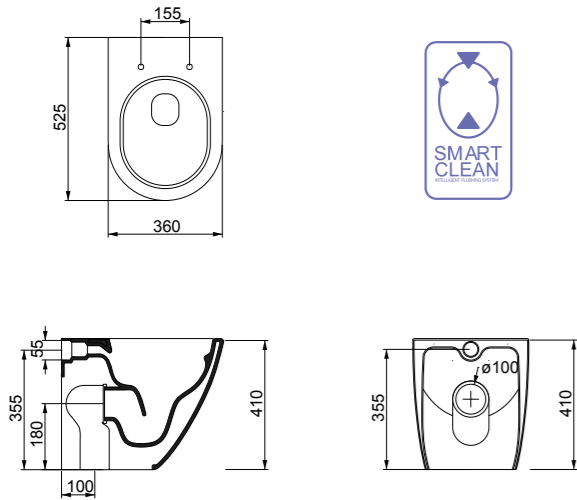

cod. LKWC01
Vaso Like Smart Clean scarico parete convertibile a pavimento mediante curva tecnica.
Wc Like Smart Clean wall drain suitable for floor drain with technical elbow.

cod. LKWC01

cod. LKWCSO
Vaso Like Smart Clean sospeso
Wc Like Smart Clean wall-hung

cod. LKWCSO