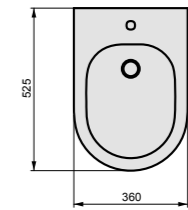

Cassetta monoblocco Like
Cistern monoblock Like
Cod. LKCIMBL

Wc monoblocco Like
Wc monoblock Like
Cod. LKMABL

Ingombri Measure

COD LKWC01

COD LKBI01

Wc Like a terra Wc Like back to wall
Bidet Like a terra Bidet Like back to wall