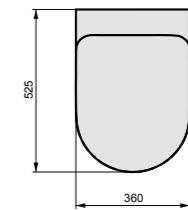

Like

Funzione e Benessere
Functionality and Wellness

Ingombri Measure

Wc monoblocco Like con cassetta Wc monoblock Like with cistern
Bidet Like a terra Bidet Like back to wall