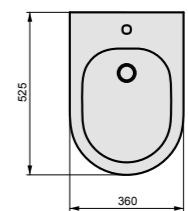

Like

Funzione e Benessere
Functionality and Wellness

Ingombri Measure