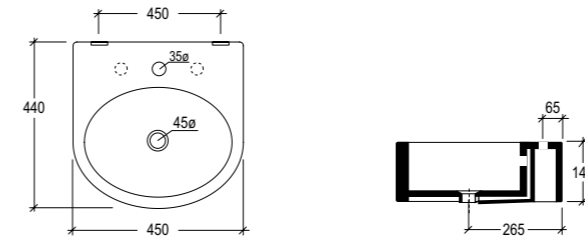

cod. EALAVRE60
Lavabo Easy rettangolare cm60
Easy washbasin rectangular cm60

cod. EALAVRE60

cod. BOLAVFS60
Lavabo Boing 60 appoggio, o su colonna
Boing 60 washbasin countertop or on pedestal

cod. BOLAVFS60

cod. EALAVOV55
Lavabo Easy Ovale cm55
Easy washbasin Oval cm55

cod. EALAVOV55

cod. BOLAVFS80
Lavabo Boing 80 appoggio, o su colonna
Boing 80 washbasin countertop or on pedestal

cod. BOLAVFS80

cod. EALAVQU45
Lavabo Easy Quadro cm45
Easy washbasin Square cm45

cod. EALAVQU45

cod. BOLAVBW45
Lavabo Boing monoforo 45 appoggio, sospeso o su colonna (senza foro, tre fori su richiesta)
Boing 45 one hole washbasin, countertop or wall-hung or on pedestal (without hole, three holes on request)

cod. BOLAVBW45

cod. EALAVRO45
Lavabo Easy Tondo Ø45
Easy washbasin Round Ø45

cod. EALAVRO45

cod. BOLAVBW60
Lavabo Boing monoforo 60 appoggio, sospeso o su colonna (senza foro, tre fori su richiesta)
Boing 60 one hole washbasin, countertop or wall-hung or on pedestal (without hole, three holes on request)

cod. BOLAVBW60

cod. BOLAVFS45
Lavabo Boing 45 appoggio, o su colonna
Boing 45 washbasin countertop or on pedestal

cod. BOLAVFS45

cod. BOLAVBW80
Lavabo Boing monoforo 80 appoggio, sospeso o su colonna (senza foro, tre fori su richiesta)
Boing 80 one hole washbasin, countertop or wall-hung or on pedestal (without hole, three holes on request)

cod. BOLAVBW80