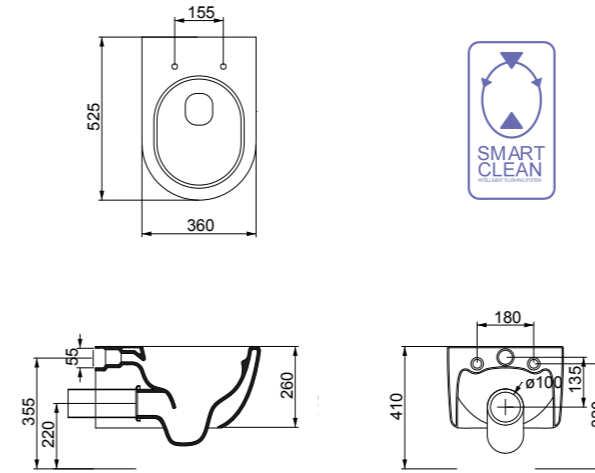

cod. LKWC01
Vaso Like Smart Clean scarico parete convertibile a pavimento mediante curva tecnica.
Wc Like Smart Clean wall drain suitable for floor drain with technical elbow.

cod. LKWC01

cod. LKWCSO
Vaso Like Smart Clean sospeso
Wc Like Smart Clean wall-hung

cod. LKWCSO

cod. LKBI01
Bidet Like monoforo (senza foro e tre fori su richiesta)
Bidet Like one hole (without hole and three holes on request)

cod. LKBI01

cod. LKBISO
Bidet Like sospeso monoforo (senza foro su richiesta)
Bidet Like wall-hung one hole (without hole on request)

cod. LKBISO

cod. LKMBL
Wc monoblocco Like Smart Clean
Wc monoblock Like Smart Clean

cod. LKCIMBL
Cassetta monoblocco Like
Cistern monoblock Like

cod. LKCIMBL
cod. LKMBL

cod. LKCOPTICR

cod. LKCOPRSLTICR

I Coprivater per i Wc Like sono disponibili nelle versioni:
The Seatcovers Like are available in the following models:

Avvolgente/Wrapover LKCOPTICR
Slim LKCOPRSLTICR

LE MISURE INDICATE POSSONO VARIARE DEL 0.6% CIRCA, PER USURA STAMPI E PER VARIAZIONI DELLE CARATTERISTICHE TECNICHE DELLE MATERIE PRIME.

THE INDICATED SIZE COULD HAVE A VARIATION OF ABOUT 0.6% DUE TO THE USURE OF MOULDS AND VARIATIONS IN THE RAW MATERIALS.