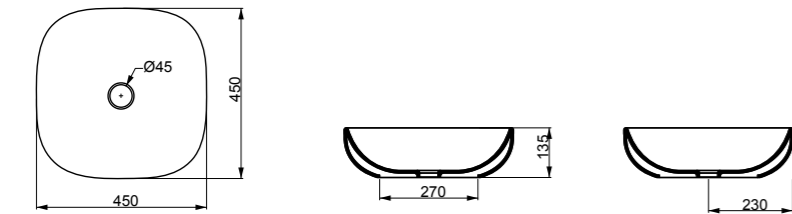

cod. EALAVQU45
Lavabo Easy Quadro cm45
Easy washbasin Square cm45

cod. EALAVQU45

cod. BOLAVBW45
Lavabo Boing monoforo 45 appoggio, sospeso o su colonna (senza foro, tre fori su richiesta)
Boing 45 one hole washbasin, countertop or wall-hung or on pedestal (without hole, three holes on request)

cod. BOLAVBW45