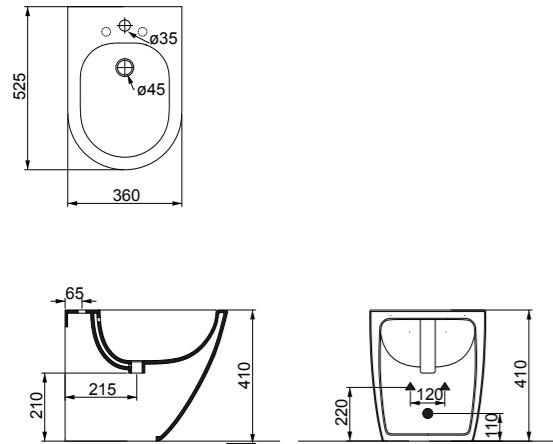

cod. LKBI01
Bidet Like monoforo (senza foro e tre fori su richiesta)
Bidet Like one hole (without hole and three holes on request)

cod. LKBI01

cod. LKBISO
Bidet Like sospeso monoforo (senza foro su richiesta)
Bidet Like wall-hung one hole (without hole on request)

cod. LKBISO