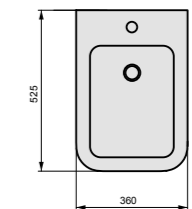

Wc monoblocco Brio con cassetta Wc monoblock Brio with cistern
Bidet Brio a terra Bidet Brio back to wall