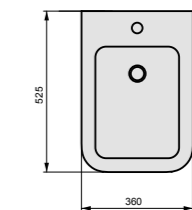

Brio

Carattere ed Estetica
Personality and Beauty

Ingombri Measure