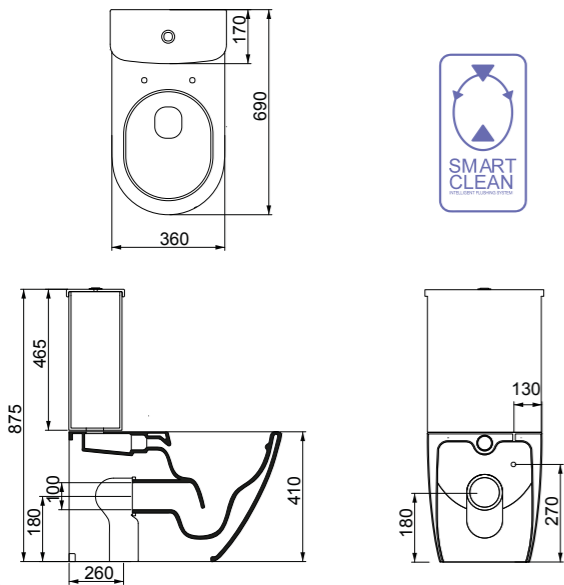

cod. LKMBL
Wc monoblocco Like Smart Clean
Wc monoblock Like Smart Clean

cod. LKCIMBL
Cassetta monoblocco Like
Cistern monoblock Like

cod. LKCIMBL
cod. LKMBL