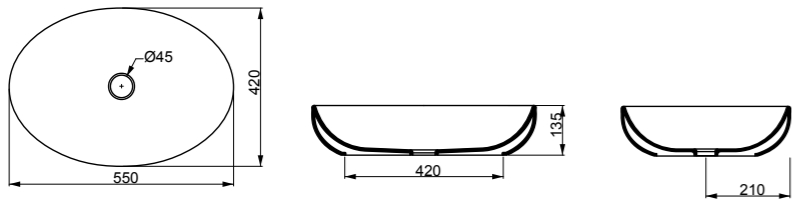

cod. EALAVOV55
Lavabo Easy Ovale cm55
Easy washbasin Oval cm55

cod. EALAVOV55

cod. BOLAVFS80
Lavabo Boing 80 appoggio, o su colonna
Boing 80 washbasin countertop or on pedestal

cod. BOLAVFS80