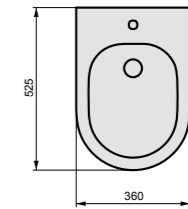

Wc monoblocco Like con cassetta Wc monoblock Like with cistern
Bidet Like a terra Bidet Like back to wall